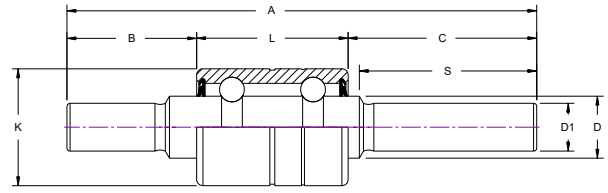

# Water Pump Bearings

Bearing Number	Dimensions (inch)				D1	S	K	L
	A	B	C	D				
885093S	5.340	2.060	1.750	0.629			1.1811/1.1806	1.532/1.525
885140	4.060	0.920	1.610	0.6267			1.1811/1.1806	1.532/1.525
885586SE	6.281	1.747	3.003	0.6267			1.1811/1.1806	1.532/1.525
885801SE	5.870	2.100	1.640	0.7465	0.6267	1.5	1.5000/1.4995	2.130/2.120
885820SE	6.630	2.000	2.500	0.7465			1.5000/1.4995	2.130/2.120