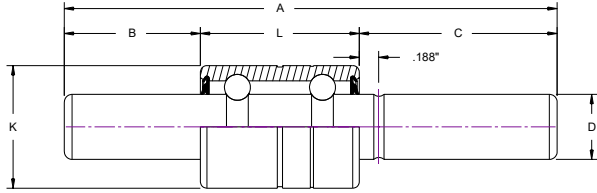

# Water Pump Bearings

Bearing Number	Dimensions (inch)				D1	S	K	L
	A	B	C	D				
885093S	5.340	2.060	1.750	0.629			1.1811/1.1806	1.532/1.525
885140	4.060	0.920	1.610	0.6267			1.1811/1.1806	1.532/1.525
885586SE	6.281	1.747	3.003	0.6267			1.1811/1.1806	1.532/1.525
885801SE	5.870	2.100	1.640	0.7465	0.6267	1.5	1.5000/1.4995	2.130/2.120
885820SE	6.630	2.000	2.500	0.7465			1.5000/1.4995	2.130/2.120